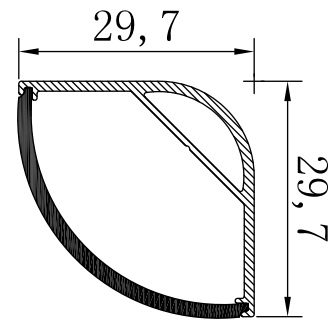

Color 

Unit: mm

Features:

1. Model: HL-BAPL016
2. Material: AL6063+PC/PMMA
3. Surface: Anodized/Painting
4. Lighting source width: 20mm
5. Length: 4m/max
6. Installation: For wardrobe / bookcase / bars / counter and other cabinet application.

Accessory:

End Cap

Aluminum Profile

Mounting Clip (metal)

Cover

Installation: